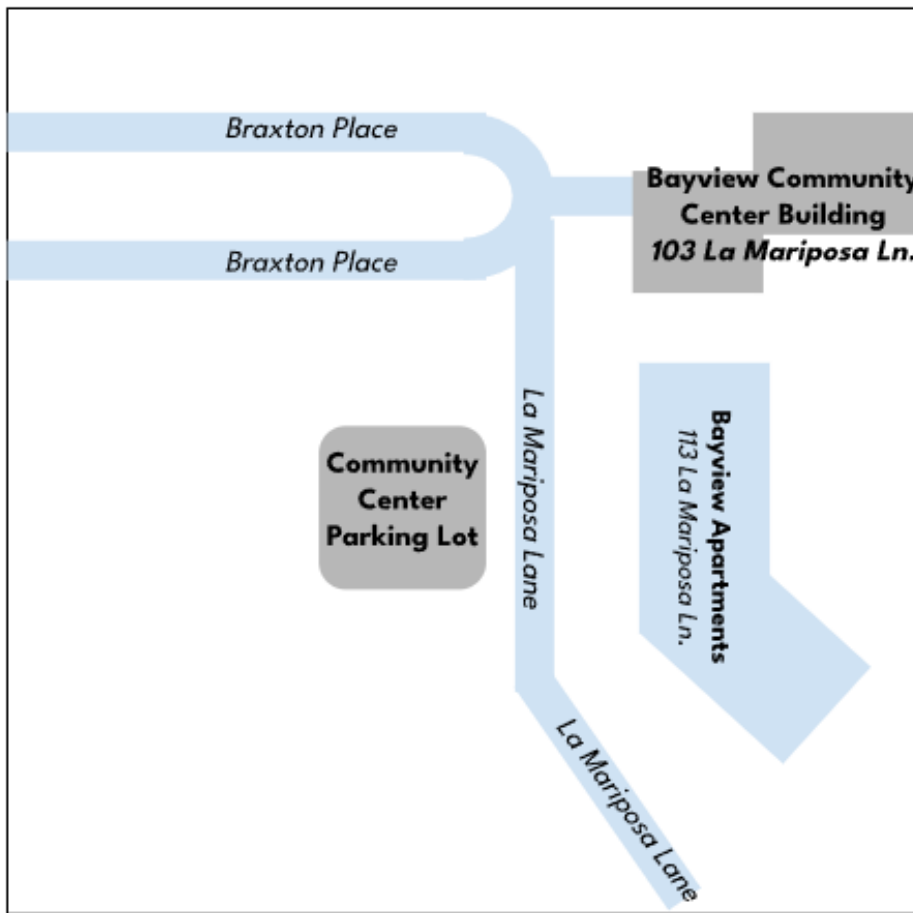

BAYVIEW COMMUNITY CENTER

2024 PARKING GUIDE

For Community Center Guest, Visitors, Staff,
Volunteers, & Program Partners

- Bayview's parking lot is located across the street from the community center
- To access the lot, take a right onto La Mariposa Lane from Braxton Place and take the first right turn into the parking lot.
- At the entrance of the parking lot, there is a red sign with white letters that says "Bayview Parking Only".
- To get to the community center from the parking lot, cross La Mariposa Lane and walk to the left, up the sidewalk, and to the front entrance of the center.
- Please check in with the front desk